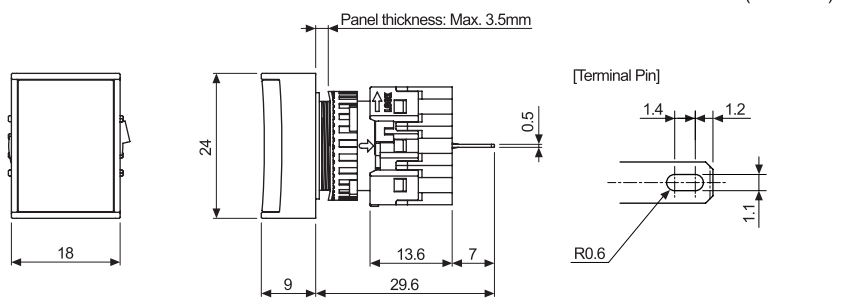

Ø16 Pilot Lights

Ø16 Pilot Lights (L16RR Series)

Type	Appearance	Model	Contact block	LED block
			C contact	DC voltage
Flat round, extended	 L16RR-EY□	L16RR-E□5	—	1 (5VDC)
		L16RR-E□12		1 (12VDC)
		L16RR-E□24		1 (24VDC)
※□ indicates color: R , B , G , Y , W ※The light unit and LED blocks are sold separately. (light unit: bold letters, LED block: regular letters) ※The LED color is the same as the control unit.				
• Dimensions (unit: mm) <div style="display: flex; justify-content: space-around; align-items: flex-start;">    </div> <p style="text-align: right;">※For panel cut-out dimensions, please refer to page A-48.</p>				

Type	Appearance	Model	Contact block	LED block
			C contact	DC voltage
Flat square (half guard), extended	 L16RRS-HG□	L16RRS-H□5	—	1 (5VDC)
		L16RRS-H□12		1 (12VDC)
		L16RRS-H□24		1 (24VDC)
※□ indicates color: R , B , G , Y , W ※The light unit and LED blocks are sold separately. (light unit: bold letters, LED block: regular letters) ※The LED color is the same as the control unit.				
• Dimensions (unit: mm) <div style="display: flex; justify-content: space-around; align-items: flex-start;">    </div> <p style="text-align: right;">※For panel cut-out dimensions, please refer to page A-48.</p>				

Ø16 Pilot Lights

Type	Appearance	Model	Contact block	LED block
			C contact	DC voltage
Flat rectangular (half guard), extended		L16RRT-H□5	—	1 (5VDC)
		L16RRT-H□12		1 (12VDC)
		L16RRT-H□24		1 (24VDC)

※□ indicates color: **R**, **B**, **G**, **Y**, **W**
 ※The light unit and LED blocks are sold separately.
 (light unit: bold letters, LED block: regular letters)
 ※The LED color is the same as the control unit.

• Dimensions

※For panel cut-out dimensions, please refer to page A-48.

Control Switches

Ø16

Ø22/25

Ø30

□30

Push Button Switches